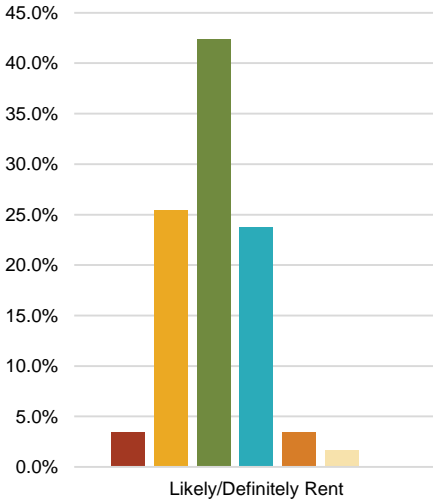

Ideal Number of Bedrooms in Next Home

- 1 bedroom
- 1 bedroom + den/office
- 2 bedrooms
- 2 bedrooms + den/office
- 3 bedrooms

Ideal Size of Next Home

- Less than 800 sf
- 800 sf - 1,200 sf
- 1,200 sf - 1,500 sf
- 1,500 sf - 2,000 sf
- 2,000 sf - 2,500 sf
- Over 2,500 sf
- Don't know

Ideal Monthly Rent for Next Home

- Under \$1,500
- \$1,500 - \$2,000
- \$2,000 - \$2,500
- \$2,500 - \$3,000
- \$3,000+
- N/A - Would not rent