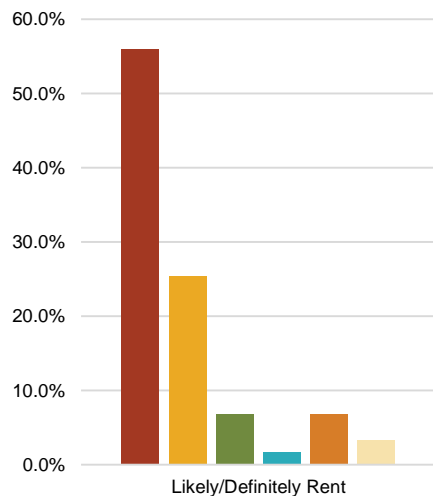

Ideal Number of Bedrooms in Next Home

- 1 bedroom
- 1 bedroom + den/office
- 2 bedrooms
- 2 bedrooms + den/office
- 3 bedrooms

Ideal Size of Next Home

- Less than 800 sf
- 800 sf - 1,200 sf
- 1,200 sf - 1,500 sf
- 1,500 sf - 2,000 sf
- 2,000 sf - 2,500 sf
- Over 2,500 sf
- Don't know

Ideal Monthly Rent for Next Home

- Under \$1,500
- \$1,500 - \$2,000
- \$2,000 - \$2,500
- \$2,500 - \$3,000
- \$3,000+
- N/A - Would not rent