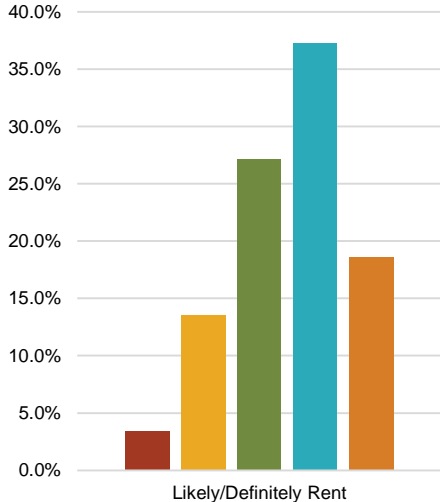

Ideal Number of Bedrooms in Next Home

- 1 bedroom
- 1 bedroom + den/office
- 2 bedrooms
- 2 bedrooms + den/office
- 3 bedrooms

Ideal Size of Next Home

- Less than 800 sf
- 800 sf - 1,200 sf
- 1,200 sf - 1,500 sf
- 1,500 sf - 2,000 sf
- 2,000 sf - 2,500 sf
- Over 2,500 sf
- Don't know

Ideal Monthly Rent for Next Home

- Under \$1,500
- \$1,500 - \$2,000
- \$2,000 - \$2,500
- \$2,500 - \$3,000
- \$3,000+
- N/A - Would not rent