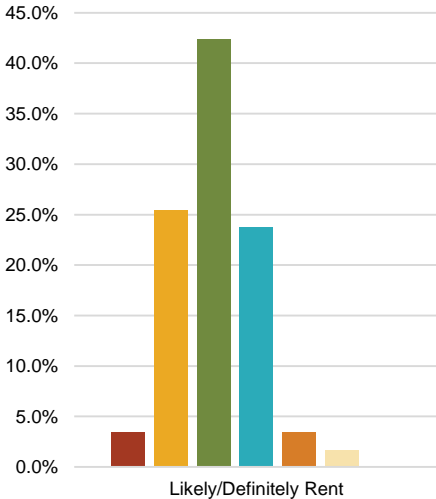

Ideal Number of Bedrooms in Next Home

- 1 bedroom
- 1 bedroom + den/office
- 2 bedrooms
- 2 bedrooms + den/office
- 3 bedrooms

Ideal Size of Next Home

- Less than 800 sf
- 800 sf - 1,200 sf
- 1,200 sf - 1,500 sf
- 1,500 sf - 2,000 sf
- 2,000 sf - 2,500 sf
- Over 2,500 sf
- Don't know

Ideal Monthly Rent for Next Home

- Under \$1,500
- \$1,500 - \$2,000
- \$2,000 - \$2,500
- \$2,500 - \$3,000
- \$3,000+
- N/A - Would not rent